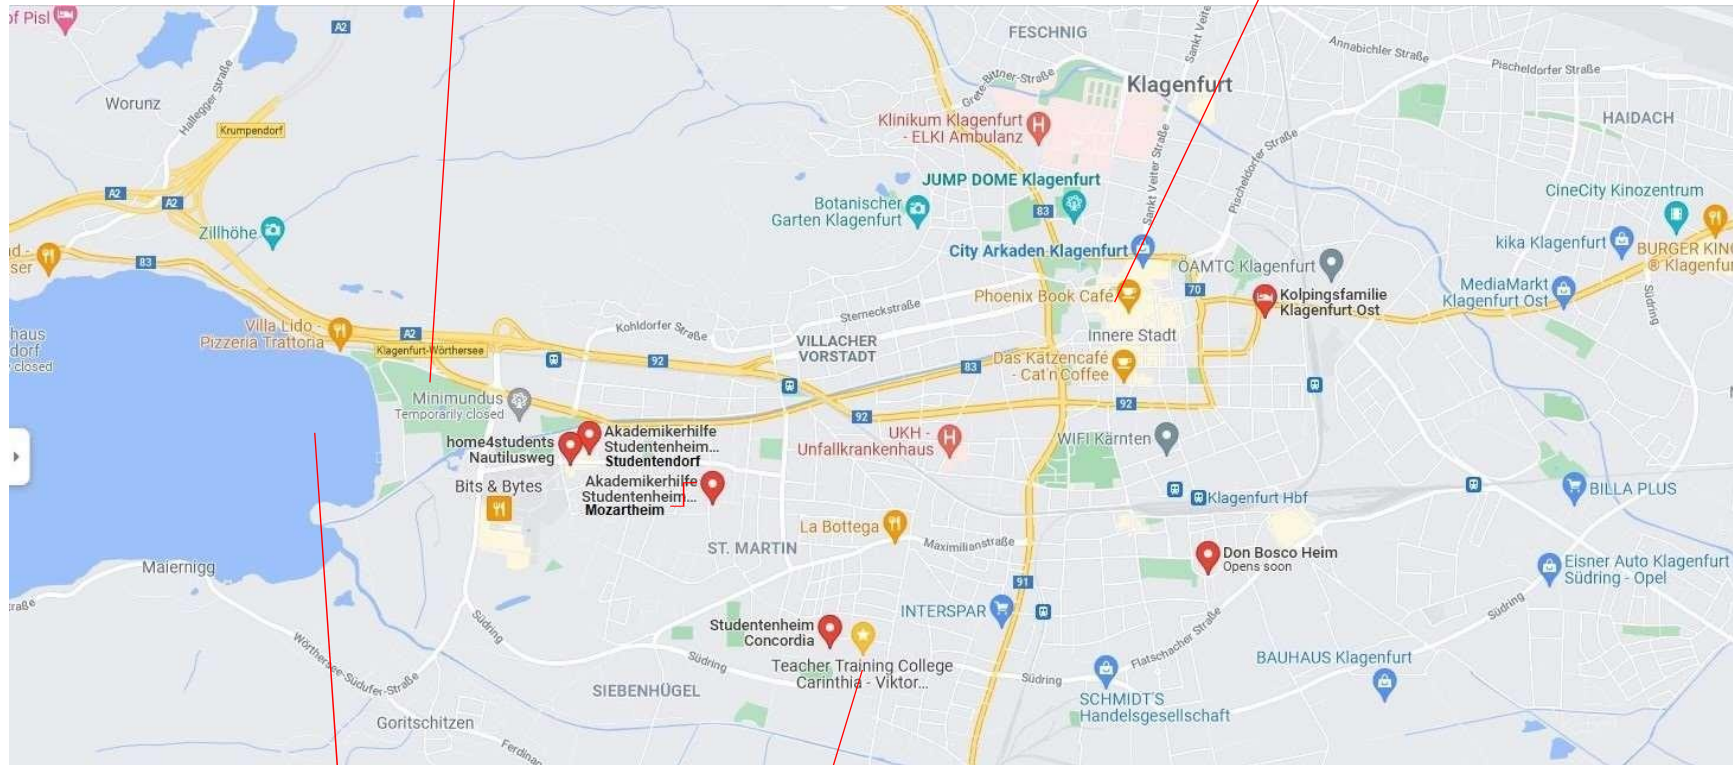

	<p>Web: https://www.home4students.at/en/our-dormitories/dormitories-klagenfurt/</p> <p>https://www.home4students.at/en/our-dormitories/dormitories-klagenfurt/dormitory-nautilusweg-a/</p> <p>https://www.home4students.at/en/our-dormitories/dormitories-klagenfurt/dormitory-nautilusweg-b/</p>
<p>Hostel (can be recommended only for those who are using a short-term mobility)</p> <p>Jugend-und Familiengästehaus Klagenfurt Neckheimgasse 6 9020 Klagenfurt am Wörthersee</p>	<p>Tel.: +43 463 23 00 20 E-Mail: jgh.klagenfurt@oejhv.org Web: www.oejhv.at/jugendherbergen/kaernten/klagenfurt/</p>
<p>OeAD - Wohnraumverwaltungs GmbH Universitätsstraße 65-67 9020 Klagenfurt</p>	<p>Tel.: +43 463 2700 92 34 E-Mail: housing-klagenfurt@oead.at Web: https://www.oeadstudenthousing.at/en/contact/</p>

Dorms location

Europa park

City center

Lake Wörthersee

University